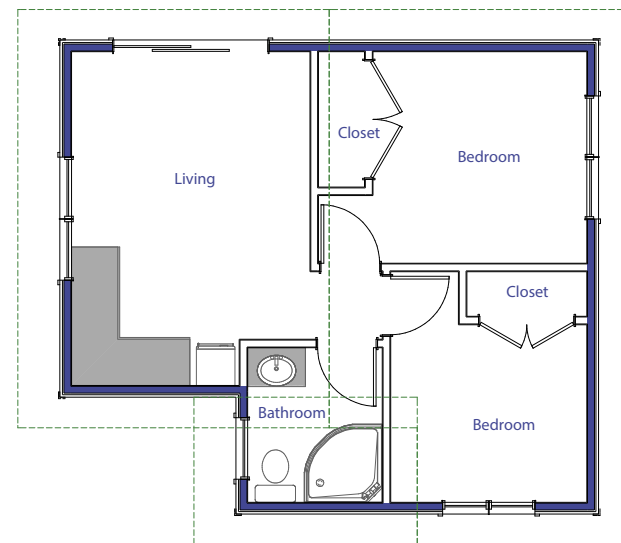

## Merino Series – 4

House Area 38.4m<sup>2</sup>

Master bedroom 8.27m<sup>2</sup>

Living 13.77m<sup>2</sup>

Bathroom 3.52m<sup>2</sup>

Simplicity is key with this great open-plan designed home that features 2 spacious bedrooms and bathroom.

- Spacious open-plan living
- Easy indoor outdoor flow
- 2 bedrooms with built-in double closets
- Bathroom

6.90m x 6.08m