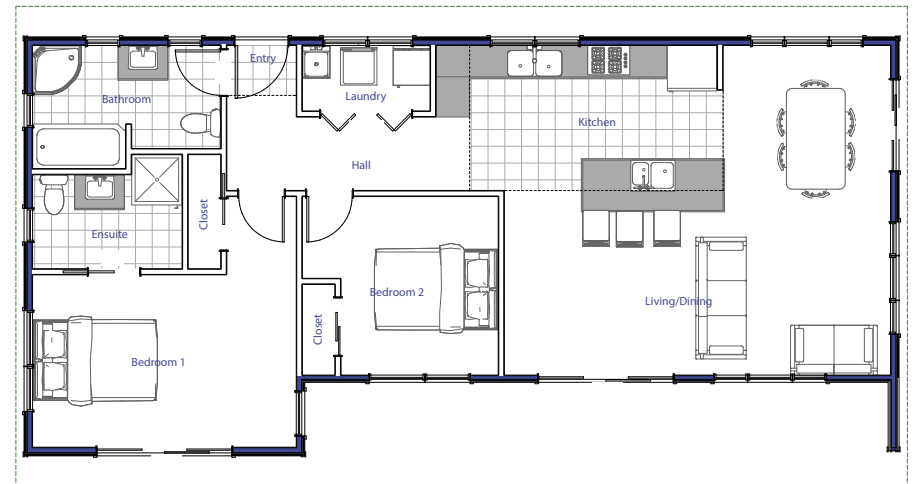

Dexter

House Area 101m²

2 1 2

Master bedroom with ensuite	16.07m ²
Living	22.18m ²
Kitchen	12.26m ²
Bathroom	6.06m ²

Whether you're purchasing your first home or simply downsizing, this cleverly designed home has everything you need.

- Open-plan kitchen
- Combined living & dining
- 2 double bedrooms with built-in closets
- Master bathroom with ensuite
- 2 bathrooms (including ensuite)
- Separate laundry

15.53m x 7.38m