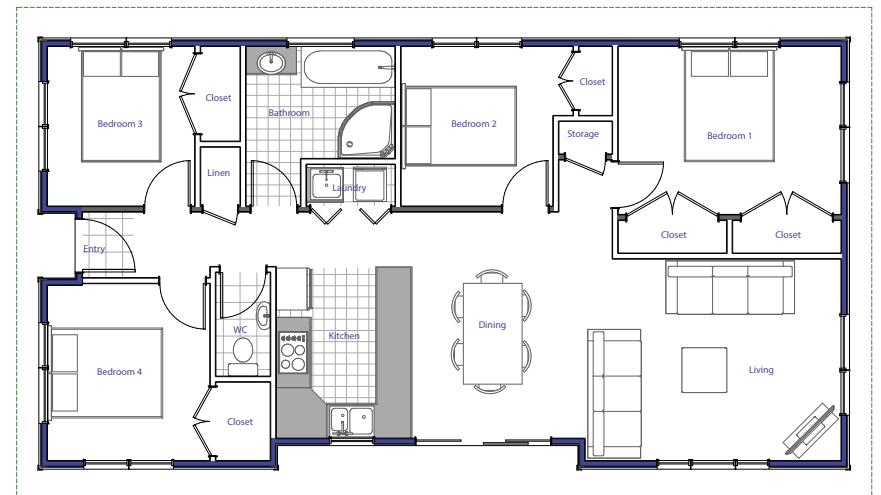

Highland

House Area 106.4m²

Master bedroom	11.94m ²
Living	16.04m ²
Kitchen	7.23m ²
Bathroom	5.32m ²

Enjoy all the comforts of modern living with this large 4 bedroom home. Featuring a combined open plan kitchen with sizeable living and dining area, it's perfect for growing families.

- Spacious open-plan kitchen, living and dining areas
- 4 double bedrooms with built-in closets
- Bathroom
- Laundry
- Linen cupboard and extra storage
- Separate toilet

14.38m x 7.60m