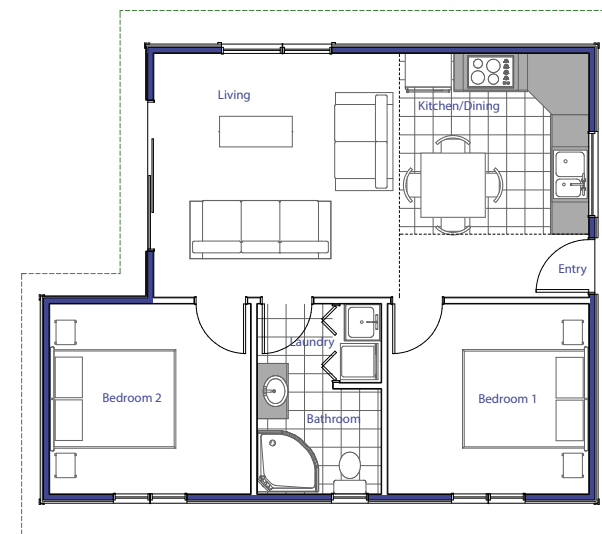

# Oxford

House Area

59.6m<sup>2</sup>

Bedrooms 10.17m<sup>2</sup>

Living 19.95m<sup>2</sup>

Kitchen 5.85m<sup>2</sup>

Bathroom & laundry 4.69m<sup>2</sup>

Get off to a good start with this generous open-plan design that gives you room to grow. With so many features, it's a first home owner's dream.

- Combined kitchen & dining
- 2 double bedrooms
- Bathroom
- Laundry

7.39m x 9m