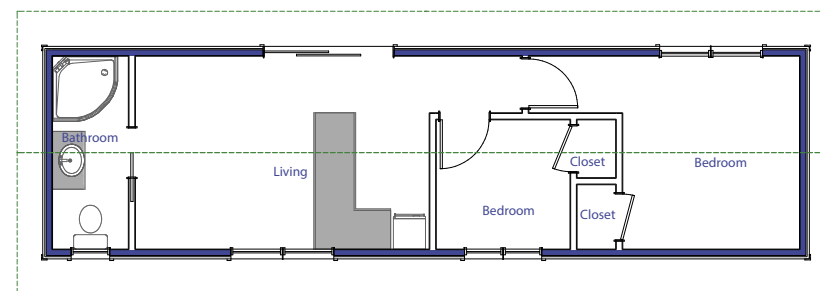

Merino Series – 2

House Area 40.2m²

Master bedroom 10.15m²

Living 14.63m²

Bathroom 4.18m²

A long narrow site is no problem for this practical home with spacious open-plan living that delivers comfort and style in one.

- Spacious open-plan living
- Easy indoor outdoor flow
- 2 bedrooms with built-in closets
- Bathroom

3.40m x 11.82m